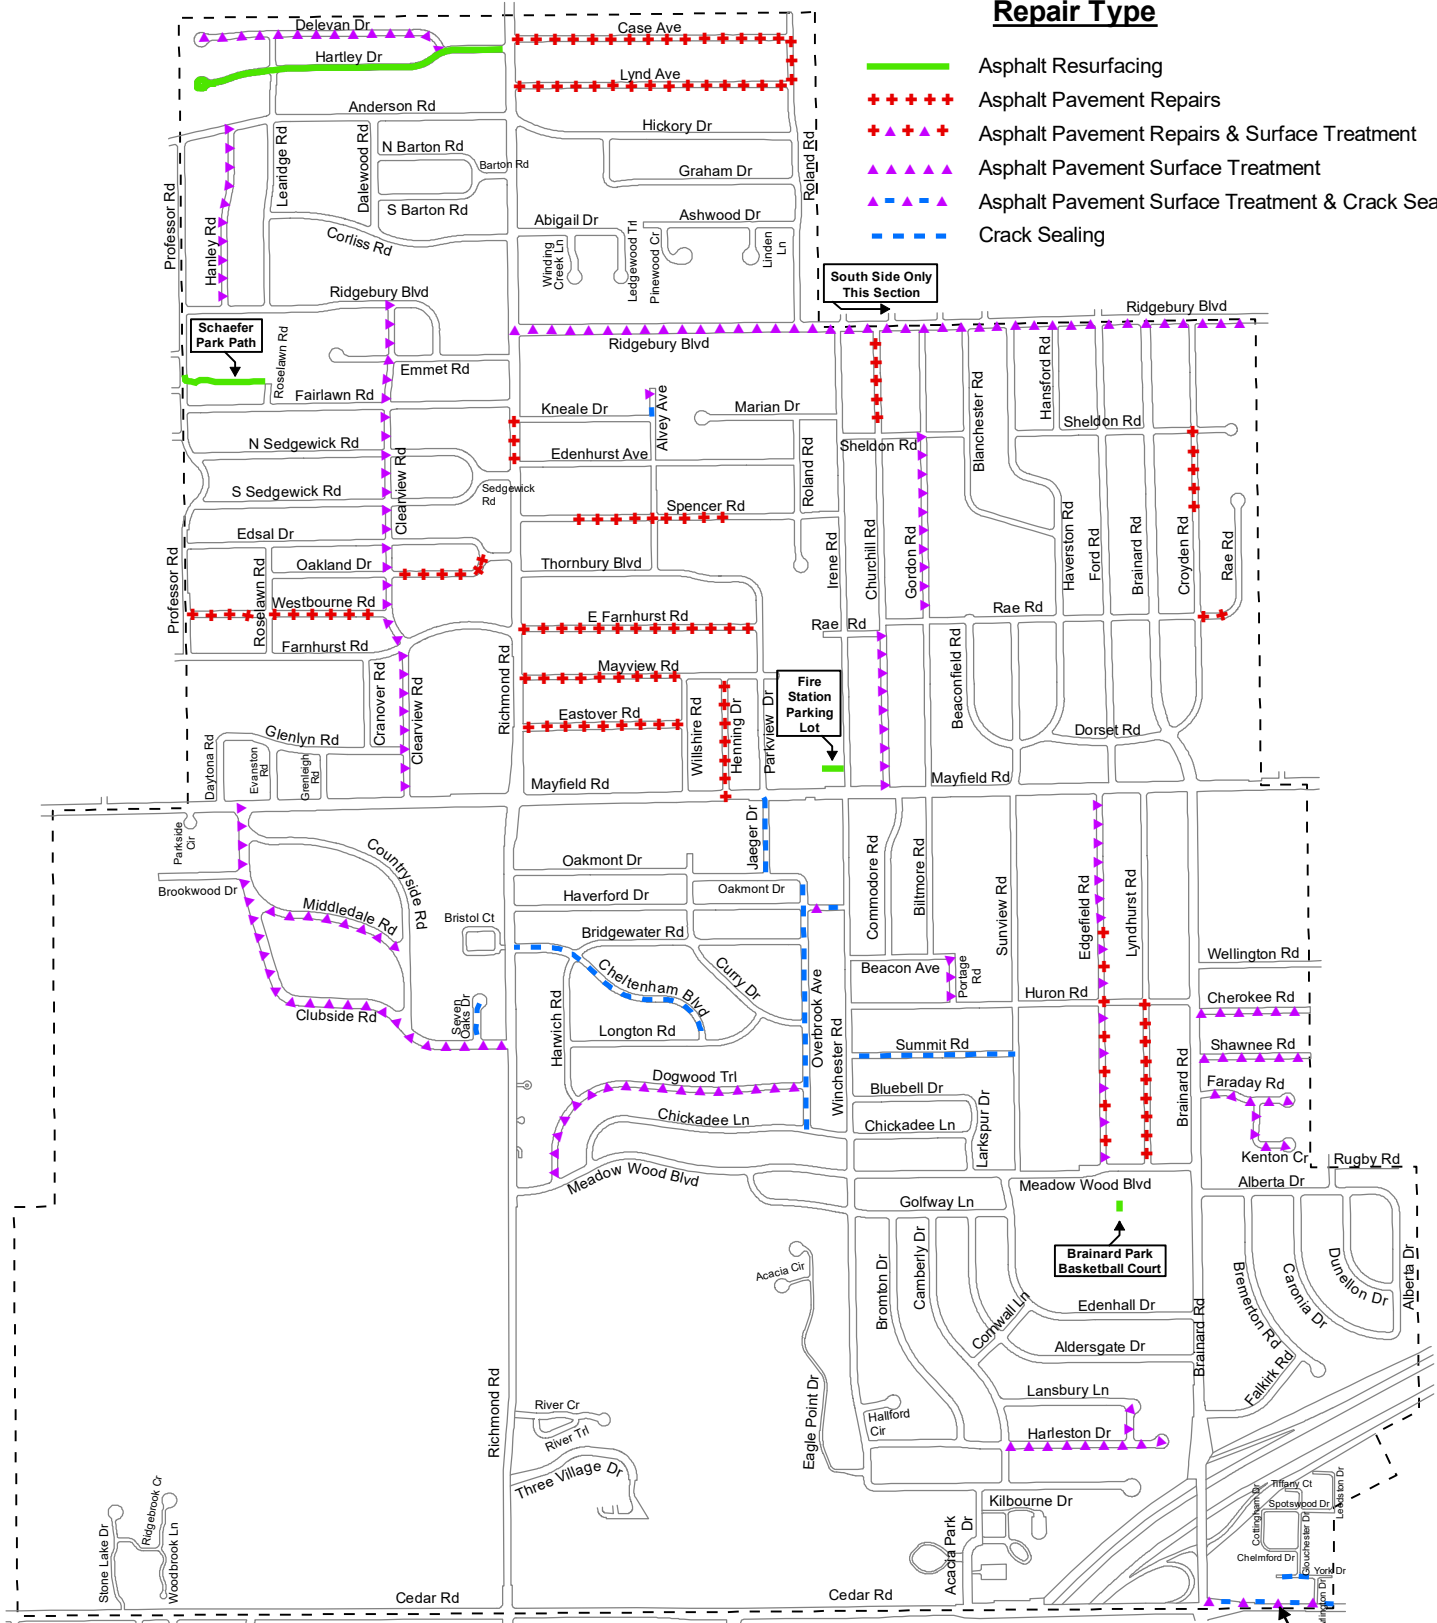

# City of Lyndhurst

## 2021 Asphalt Program

### Repair Type

-  Asphalt Resurfacing
-  Asphalt Pavement Repairs
-  Asphalt Pavement Repairs & Surface Treatment
-  Asphalt Pavement Surface Treatment
-  Asphalt Pavement Surface Treatment & Crack Sealing
-  Crack Sealing

0 800 1,600 ft

North Side Only