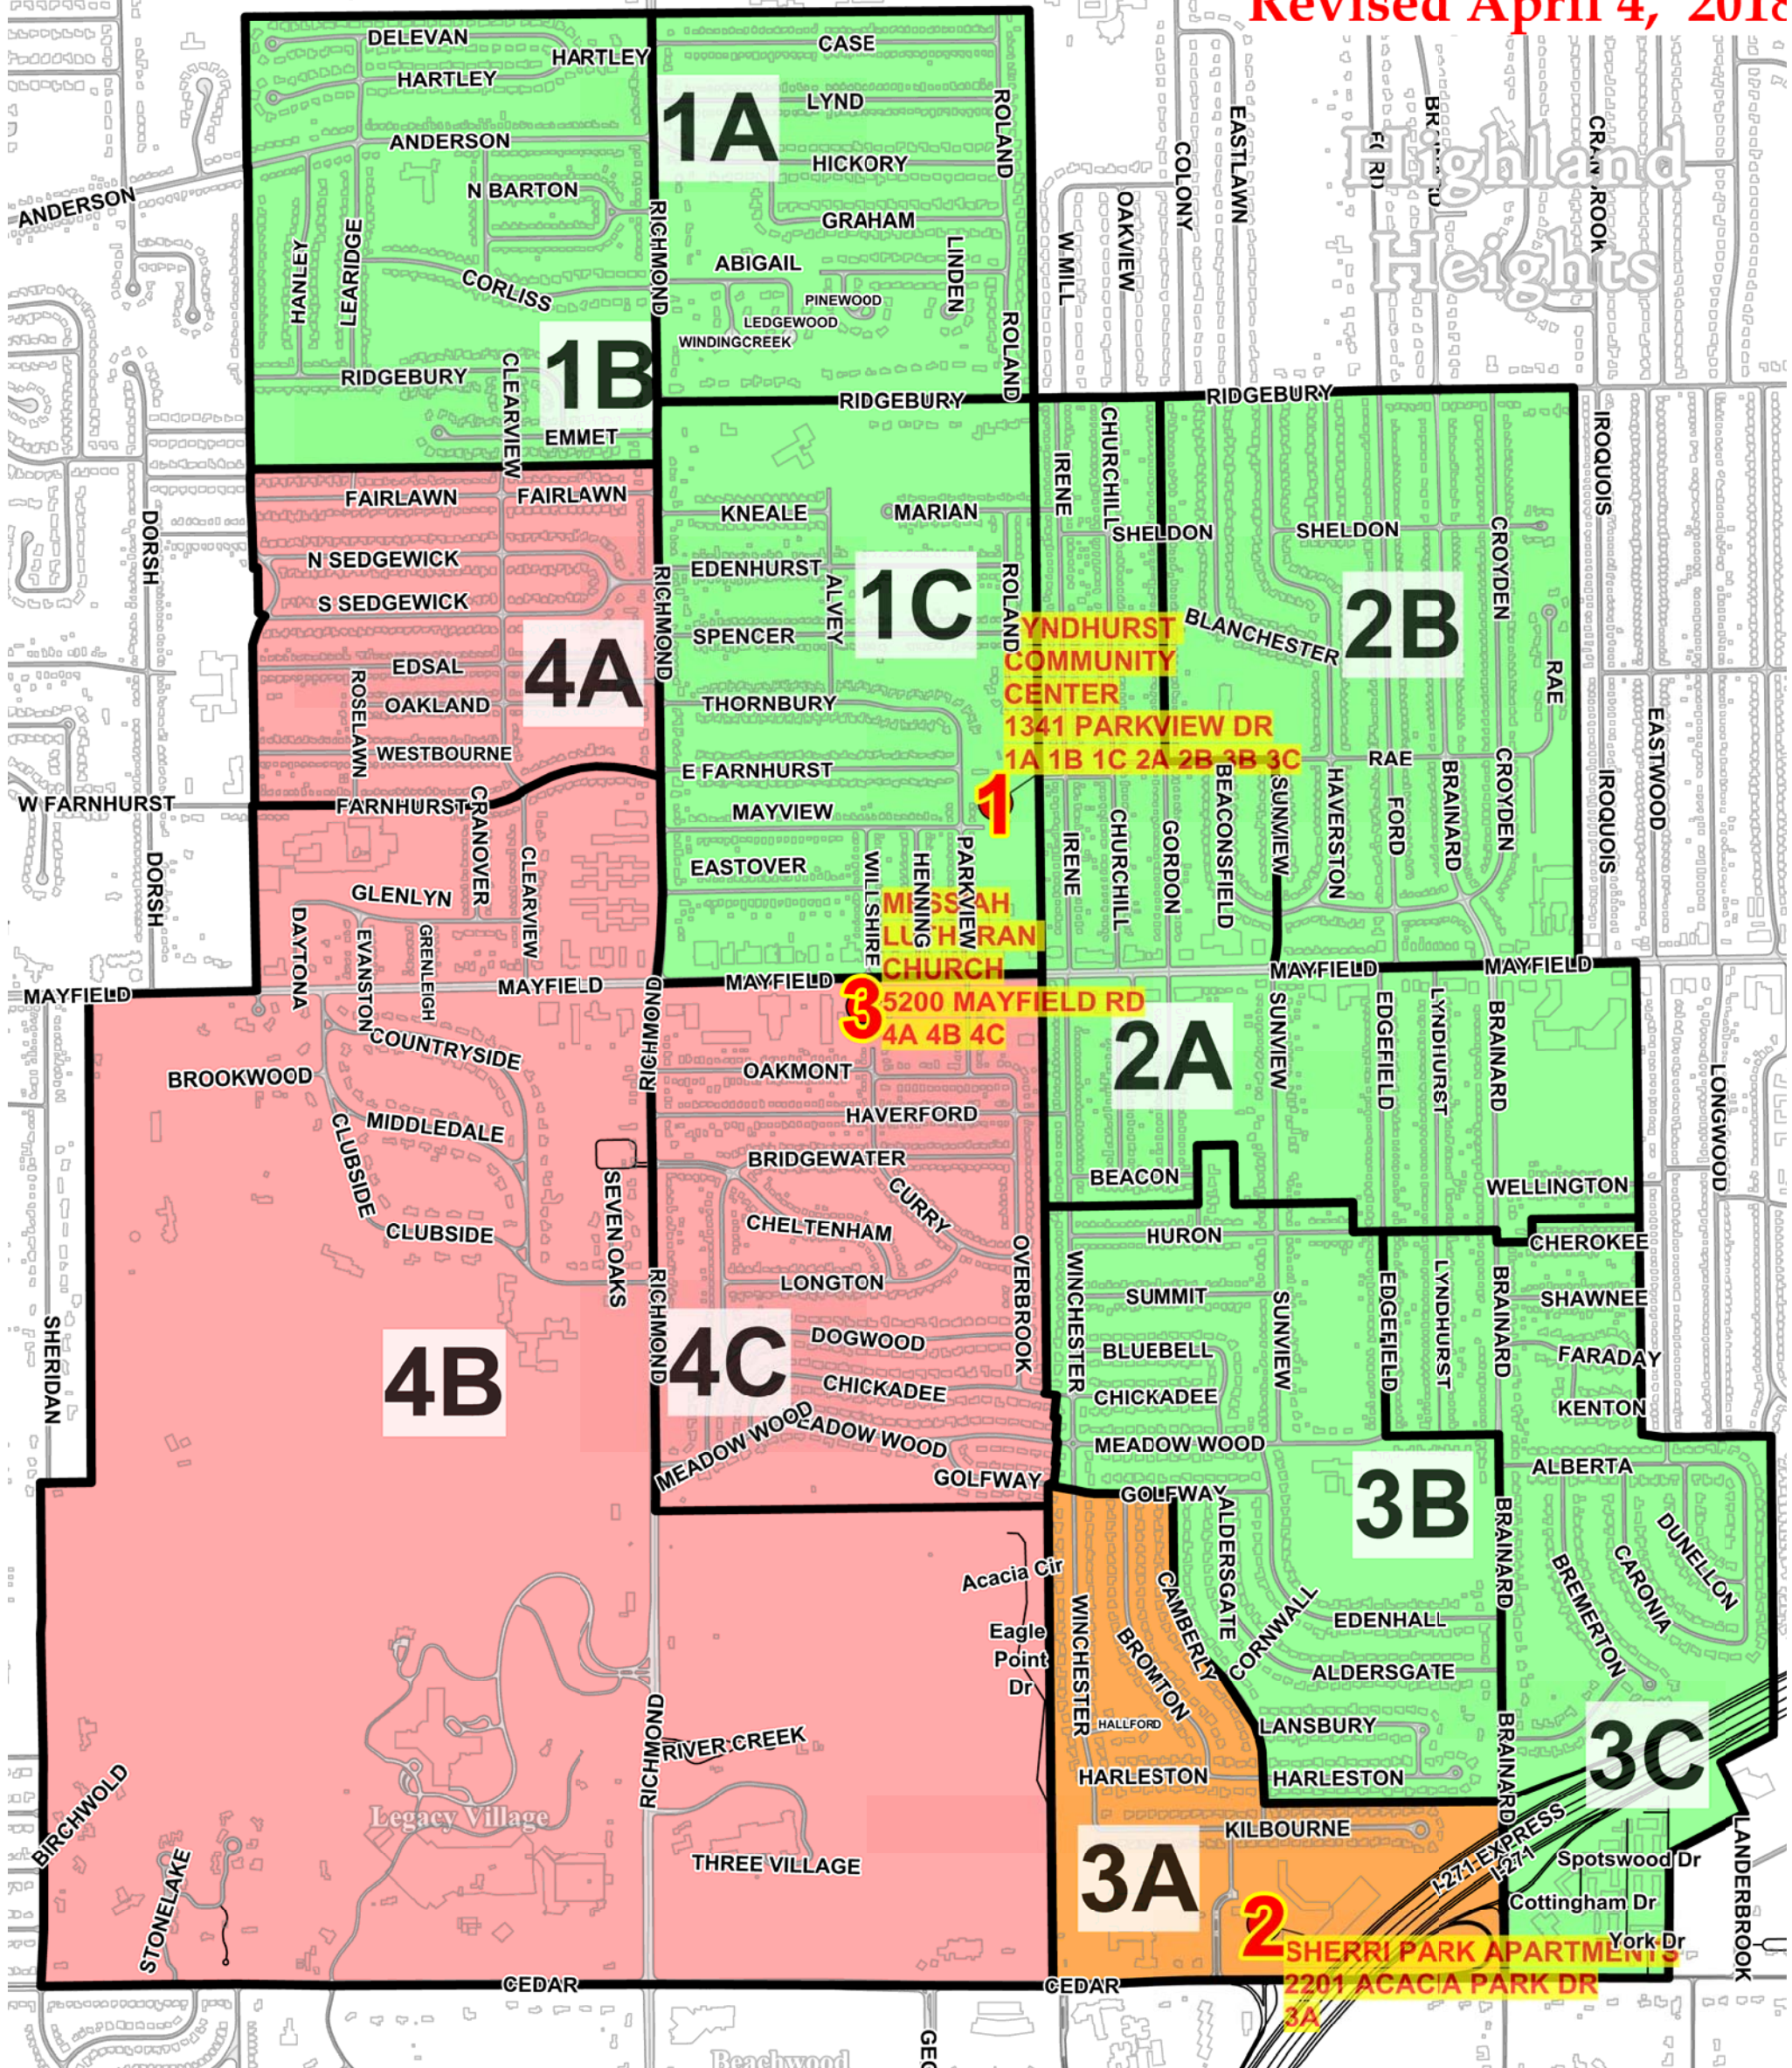

LYNDHURST

Precincts & Polling Locations

Revised April 4, 2018

1 LYNDHURST COMMUNITY CENTER	1341 PARKVIEW DR	1A 1B 1C 2A 2B 3B 3C
2 SHERRI PARK APARTMENTS	2201 ACACIA PARK DR	3A
3 MESSIAH LUTHERAN CHURCH	5200 MAYFIELD RD	4A 4B 4C

Notice to buyer: The Cuyahoga County Board of Elections cannot guarantee the absolute accuracy of the data purchased. The information contained on this map reflects the most recent update of our records. In the unlikely event serious data problems are detected, please contact the GIS Technician at (216) 443-6686.
 Prepared by John Eddy April 4, 2018