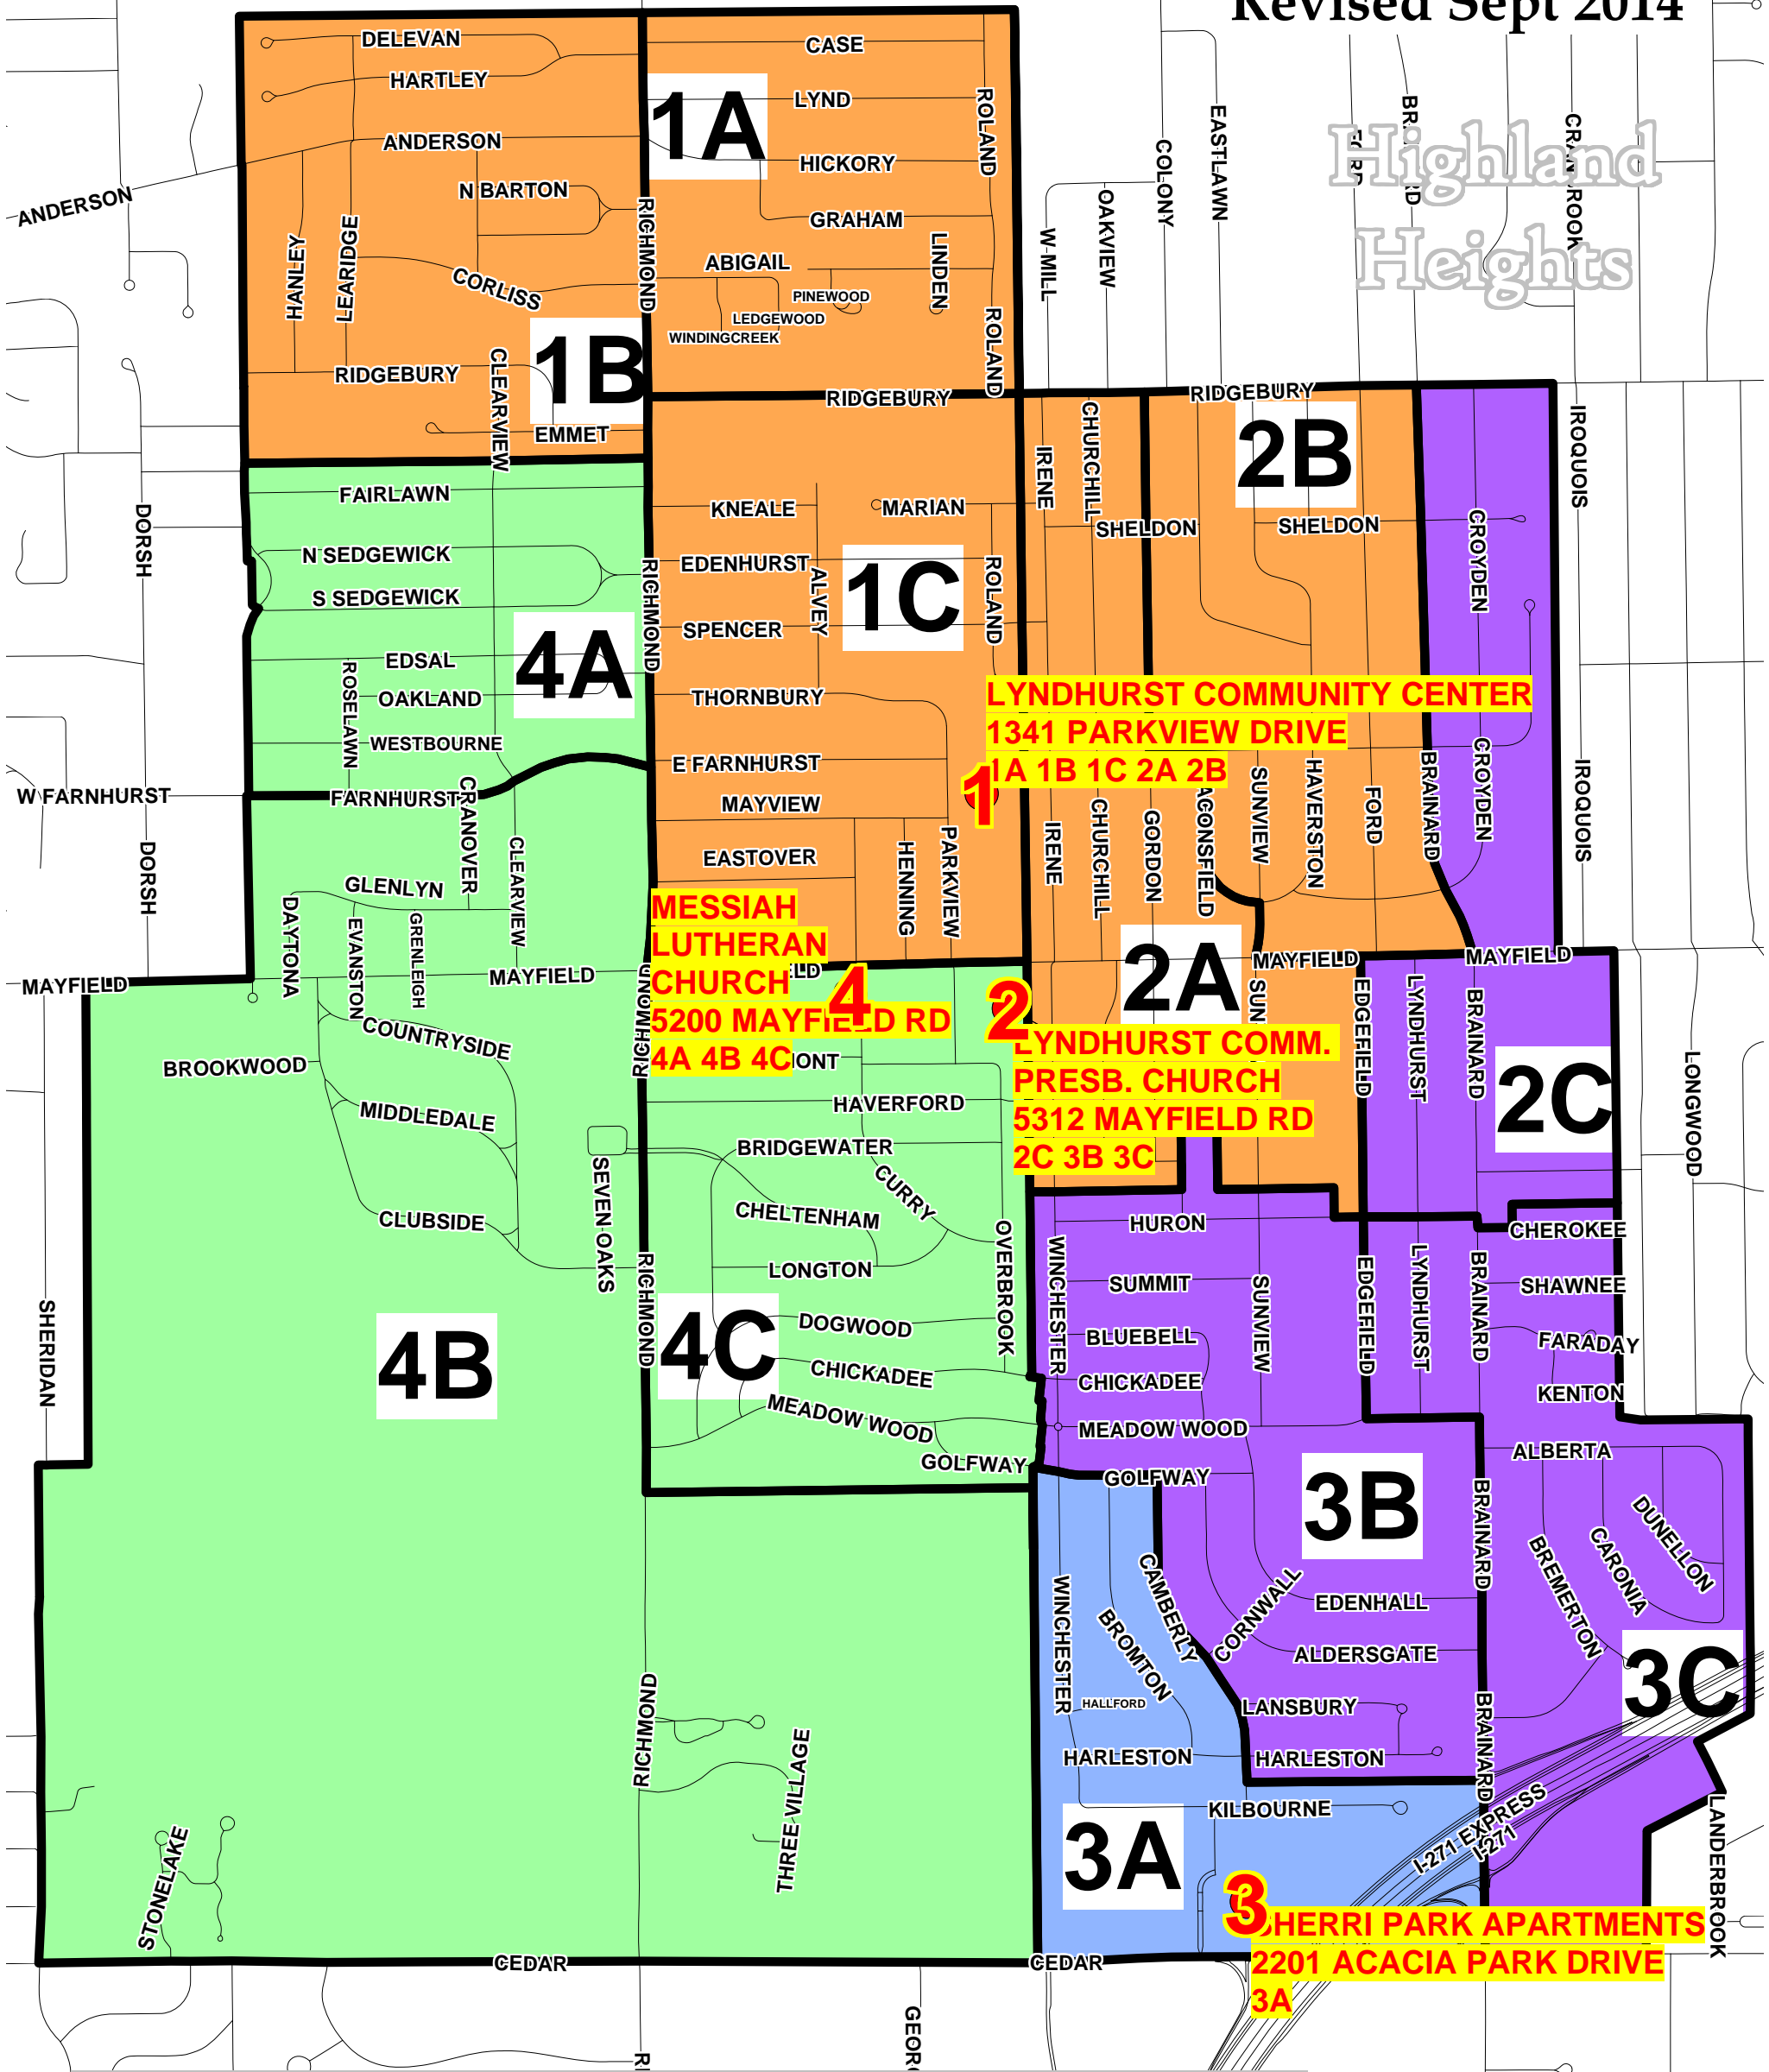

LYNDHURST

Precincts & Polling Locations

Revised Sept 2014

Number	location_line_1	location_line_2	Precincts ^a
1	LYNDHURST COMMUNITY CENTER	1341 PARKVIEW DRIVE	1A 1B 1C 2A 2B
2	LYNDHURST COMM. PRESB. CHURCH	5312 MAYFIELD ROAD	2C 3B 3C
3	SHERRI PARK APARTMENTS	2201 ACACIA PARK DRIVE	3A
4	MESSIAH LUTHERAN CHURCH	5200 MAYFIELD ROAD	4A 4B 4C

Notice to buyer: The Cuyahoga County Board of Elections cannot guarantee the absolute accuracy of the data purchased. The information contained on this map reflects the most recent update of our records. In the unlikely event serious data problems are detected, please contact the GIS Technician at (216) 443-6686. Prepared by John Eddy September 17, 2014